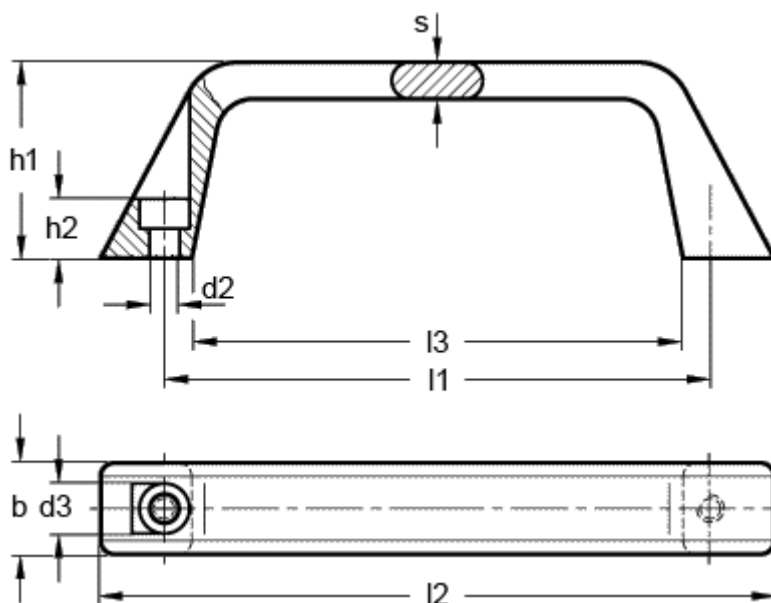

Article number: 20211055

Description: E+G Cabinet U-handle GN 728-180-B-SW

Measures

$b = 27.0$ | $s = 10$

$d_2 = 8.4$

$d_3 = 13.5$

$h_1 = 48$

$h_2 = 16$

$l_1 = 180$

$l_2 = 215$

$l_3 = 166$